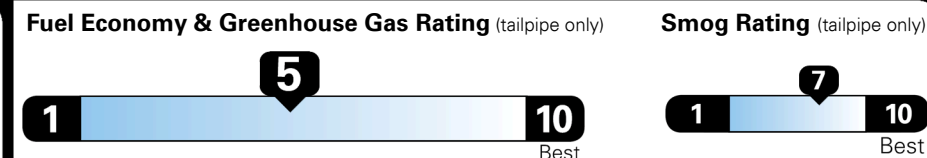

Hyundai TUCSON was named 2023 Best Compact SUV for Families by U.S. News & World Report

EPA DOT Fuel Economy and Environment

Gasoline Vehicle

Fuel Economy

25 MPG
combined city/hwy

23 MPG
city

29 MPG
highway

4.0 gallons per 100 miles

Small SUVs range from 14 to 123 MPG. The best vehicle rates 140 MPGe.

You spend \$1,000 more in fuel costs over 5 years compared to the average new vehicle.

Annual fuel cost \$2,150