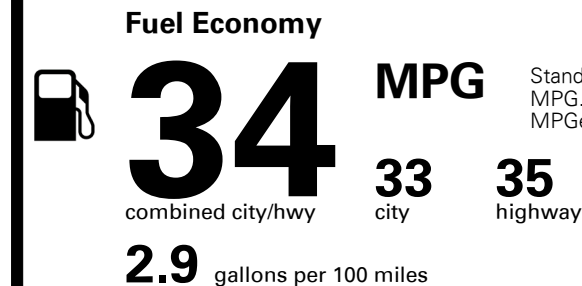

Inland Freight & Handling : \$1,600.00
Total Price : **\$46,660.00**

Proudly Supporting Hyundai Hope On Wheels and the Fight Against Pediatric Cancer Since 1998.

EPA DOT Fuel Economy and Environment

Gasoline Vehicle

Standard SUVs range from 12 to 115 MPG. The best vehicle rates 146 MPGe.

You save \$1,250
in fuel costs over 5 years compared to the average new vehicle.

Annual fuel cost
\$1,450

Fuel Economy & Greenhouse Gas Rating (tailpipe only)