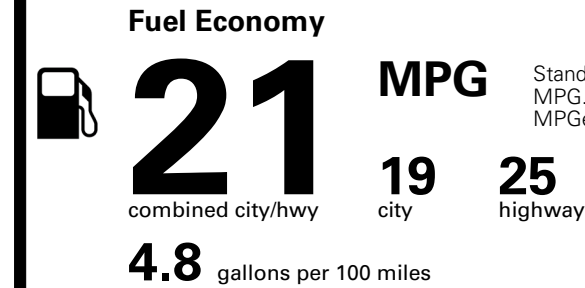

Inland Freight & Handling : \$1,600.00
Total Price : \$48,580.00

Proudly Supporting Hyundai Hope On Wheels and the Fight Against Pediatric Cancer Since 1998.

EPA DOT Fuel Economy and Environment

Gasoline Vehicle